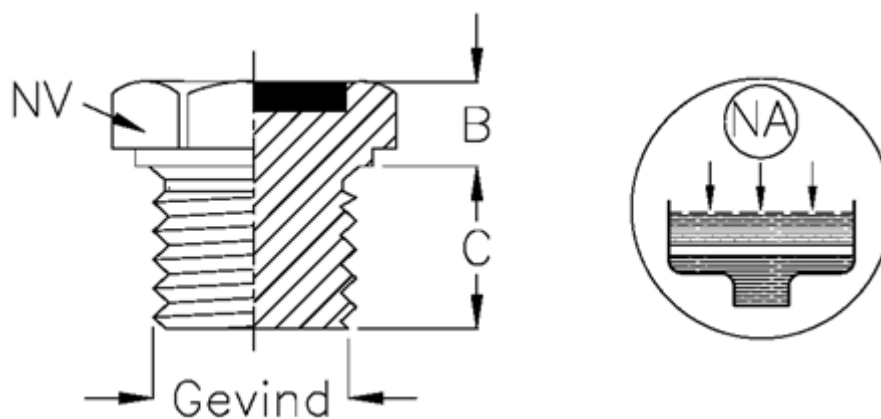

Article number: 21321349A

Description: Drain filling plug
Type 32B G 3/4 ET.A (filling red)

Measures

B = 7.5
C = 12.5
NV = 32
Thread = 3/4 GAS